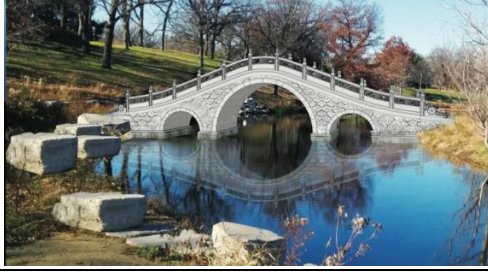

Hmong Plaza is nearing completion and designs for the other Phase II elements are near completion: Chinese Moon Bridge, Moon Gate Entrance, Moon Viewing Platform, Chess Table area, Donor Wall, & Xiang Jiang Bridge with Mountain Stream.